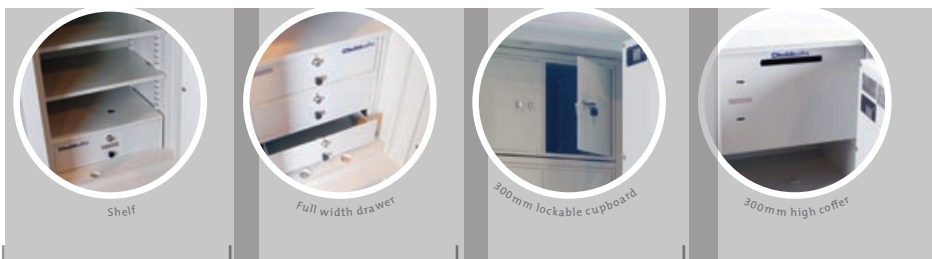

Lock	Additional cut key	Mechanical Combination	Two Key Locks	Key and Combination	Two Combination	Electronic	Key and Electronic
All Grades							
All sizes	£38	£87	£95	£146	£165	£206	£214

Fitting	Shelf	Full width drawer	300mm high cupboard	300mm high coffer
Grades II - VI				
Size 1	£22	£152	£157	£204
Size 2	£22	£190	£205	£250
Size 3	£22	£190	£205	£250
Size 4	£22	£190	£205	£250
Size 5	£22	£190	£205	£250
Size 6	£30	£219	£240	£300
Size 7	£30	£219	£240	£300
Size 8	£35	£242	N/A	N/A

Model	Capsules (per 10)	Capsule deposit	Envelope Slot	2H Trap	3H Trap
Grade II					
Sizes 1-2	£12	£248	£289	N/A	N/A
Sizes 3-5	£12	£248	£289	£1,600	£1,925
Grade III-V					
Sizes 3-7	N/A	N/A	N/A	£1,600	£1,925

Maximum deposit size:
1. Envelope Slot 25mm x 180mm (H x W)
2. 2H Trap 90mm x 175mm x 130mm (H x W x D)
3. 3H Trap 110mm x 250mm x 180mm (H x W x D)

freephone: 08006 121 160
fax: 01527 451387
e-mail: info@first4safes.co.uk

www.first4safes.co.uk